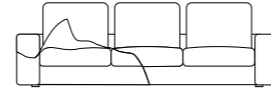

COMPLETAMENTE SFODERABILE
FULLY REMOVABLE COVERING